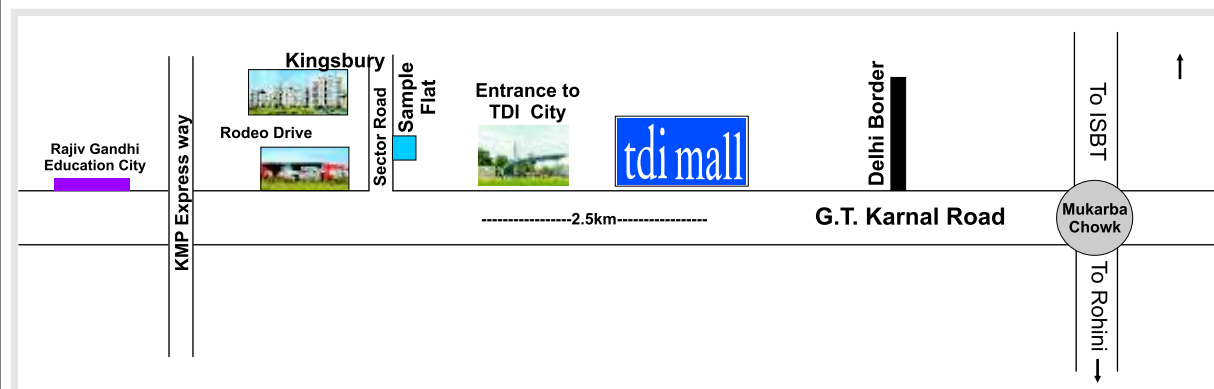

tdi mall

Kundli, Sonapat
Film • Food • Shopping

Presenting The Greatest Retail Address
On NH-1 : TDI Mall, Kundli

Actual Site View

tdi mall

Kundli, Sonapat
Film • Food • Shopping

Location Map

BIGGEST GO KARTING TRACK (20,000 SQ.FT. APPROX.)

SALIENT FEATURES :

- Just 20 min drive from Rohini, Pitampura & Shalimar Bagh
- Part of 1600 acres Self-Sufficient integrated township, TDI City, Kundli
- 5,50,000 sq.ft. of retail area
- G+3 Structure
- Longest and biggest Mall North of Delhi
- Beautiful Landscaping
- Multi-tier security system
- 100 % Power back-up
- Fire fighting system
- Ample Parking space
- Latest high speed spacious capsule elevators