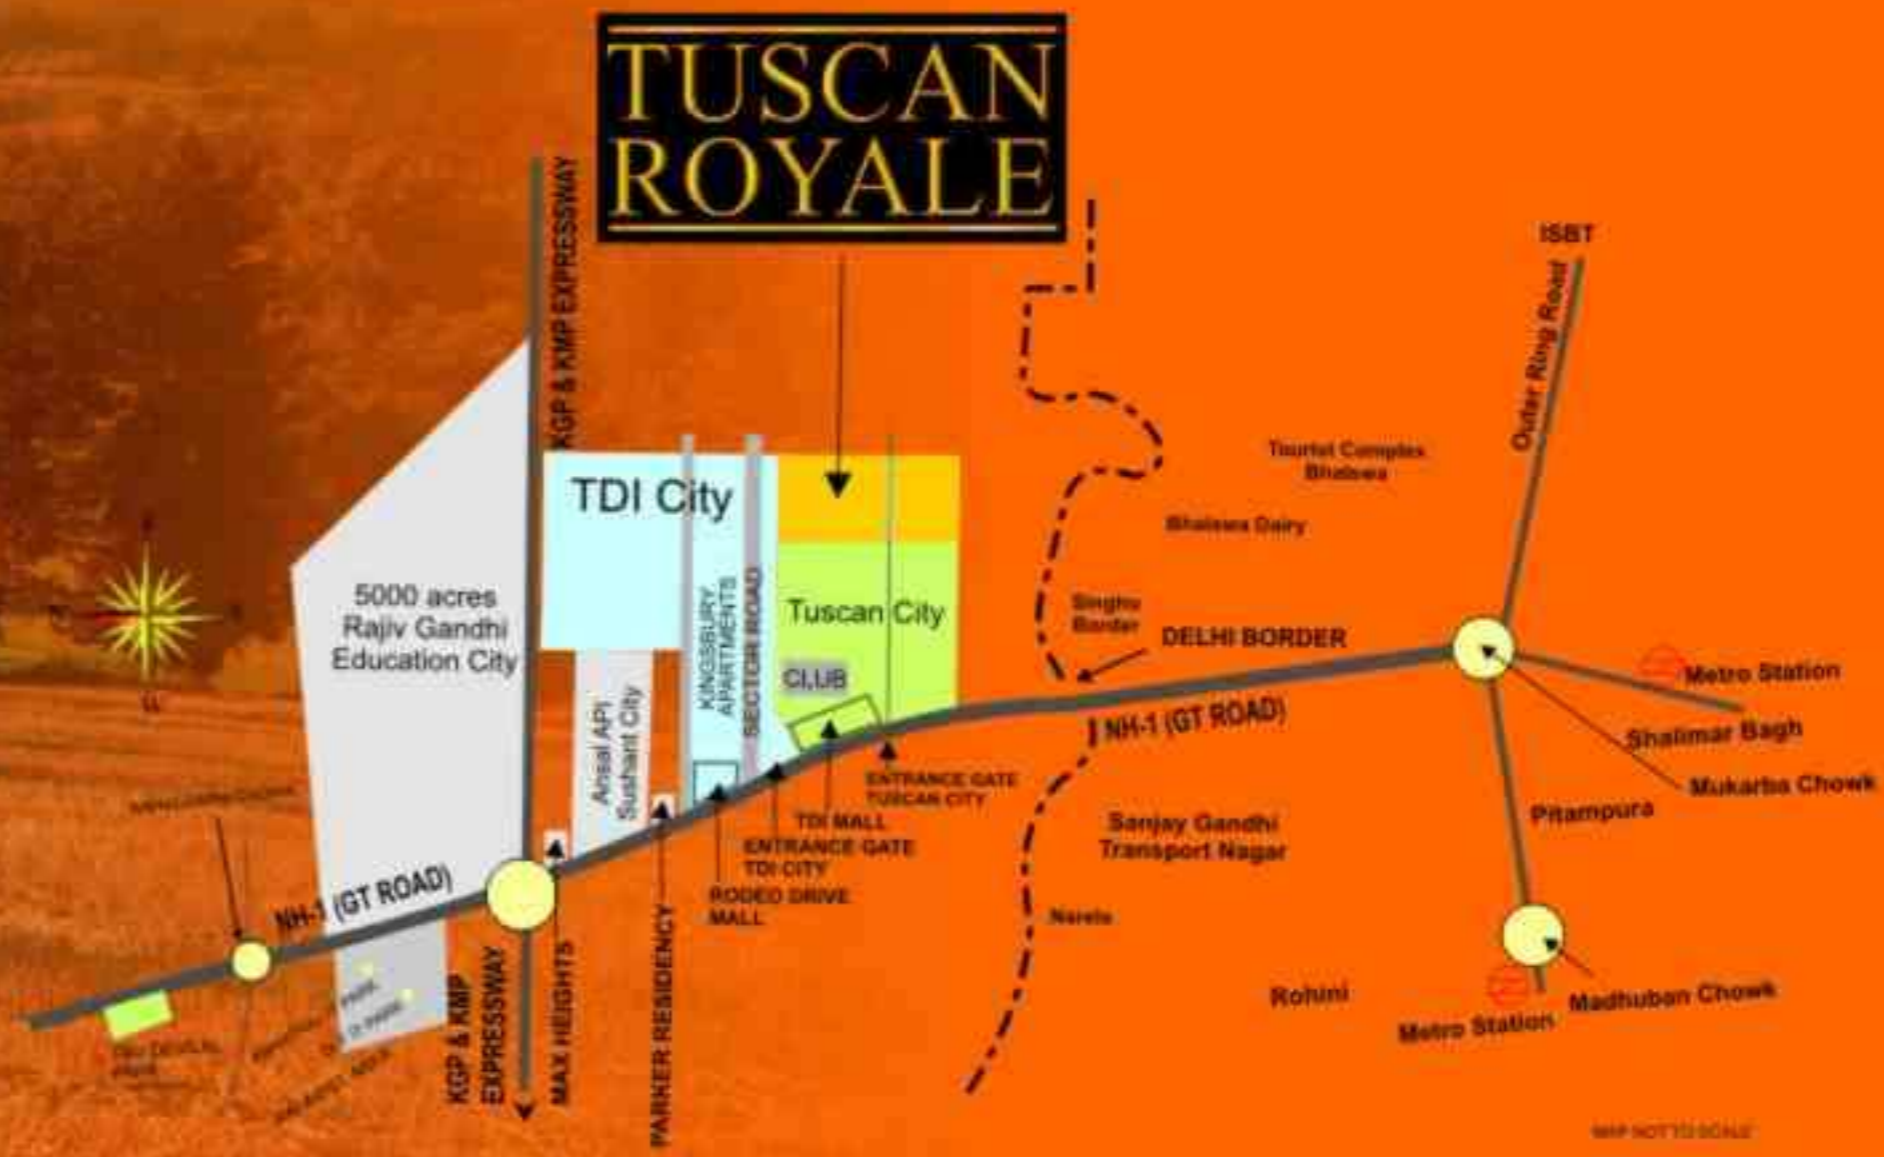

## PLOTTED TOWNSHIP

A true blend of opulent heritage designing, modern technology, human creativity and nature's bounty. All amalgamated to create a truly Italian lifestyle. Luxury par excellence.

15 min. from Rohini & Pitampura

Direct entry from NH-1 through Tuscan City gate

Adjacent to 5000 acres Rajiv Gandhi Education City

Close to KGP & KMP Expressway

Metro & Rapid Rail Transit System (RRTS) proposed

Paradise beckons ...

---

Adjacent to Green Belt